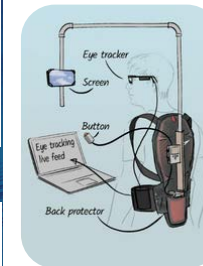

GazeAway: Designing for Gaze Aversion Experiences

GazeAway, a prototype, improves awareness and alters gaze aversion behaviors in social interactions.

Nathalie Overdevest, Rakesh Patibandha, Aryan Saini, Elise van den Hoven, Florian 'Floyd' Mueller

Wed, 15 May | 10:20 AM - 11:00 AM
& 03:20 PM - 04:00 PM
Room: Kamehameha Exhibit Hall