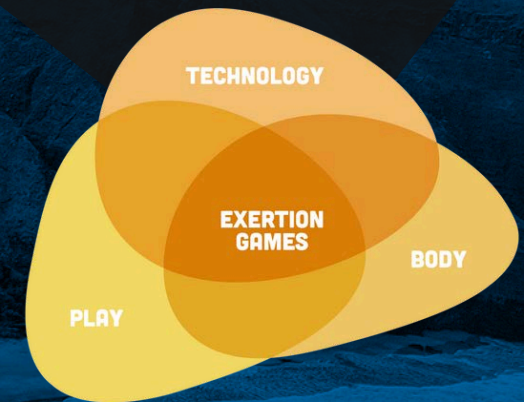

PneuMa is a pneumatic-based bodily extension to support movement in everyday life.

Tue, 14 May | Screening starts @ 04:00 PM
Room: 310 Lili'u Theater

LuciEntry: A Modular Lab-Based Lucid Dream Induction Prototype

LuciEntry is a lab-based prototype that simplifies lucid dream research through its autonomous and modular design.

Tue, 14 May | Screening starts @ 04:00 PM
Room: 310 Lili'u Theater

LuciEntry HOME: An Anywhere Lucid Dream Induction Prototype

LuciEntry HOME is a portable prototype that facilitates home-based lucid dreaming and simplifies dream research.

Tue, 14 May | Screening starts @ 04:00 PM
Room: 310 Lili'u Theater

DreamCeption: Towards Understanding the Design of Targeted Lucid Dream Mediation

DreamCeption is a prototype that helps users shape their lucid dreams using external stimuli.

Tue, 14 May | Screening starts @ 04:00 PM
Room: 310 Lili'u Theater

LET'S CONNECT

WEBSITE

www.exertiongameslab.org

EMAIL

info@exertiongameslab.org

HUMANS OF THE EXERTION GAMES LAB @CHI 2024

JOGGING@CHI EVENT

Meet at the registration desk after the last session on Wednesday, May 15th.

CHI 2024 PUBLICATIONS

EXERTION GAMES LAB

exertion
games
lab

MONASH
University

CHI 2024
Surfing the World